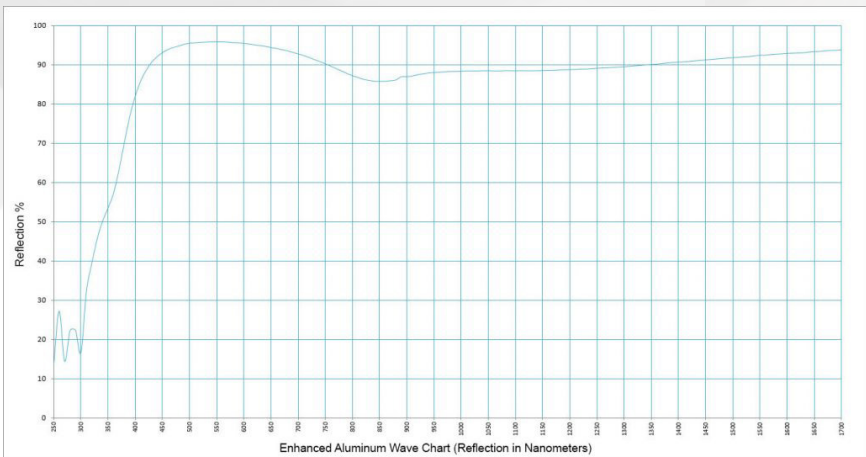

For more information, call (419) 842-4554 or visit www.firstsurfacemirror.com