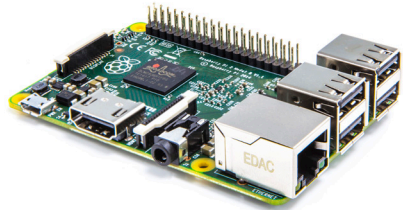

Raspberry Pi enables smart features