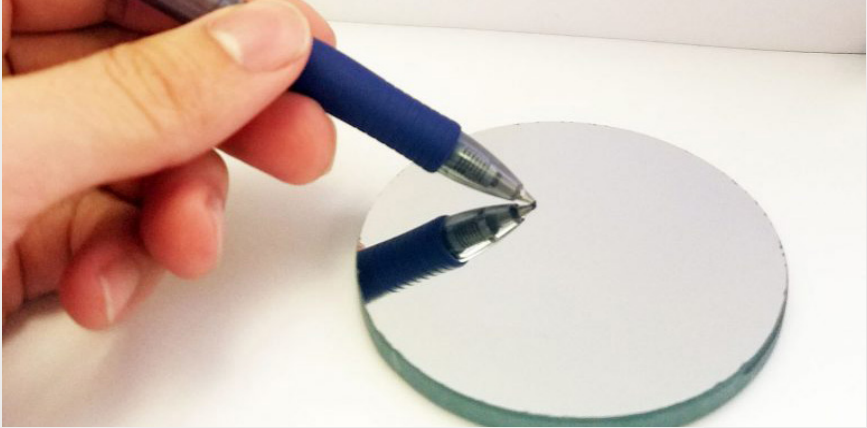

First Surface Mirrors

A first surface mirror, also known as a front surface mirror, provides superior optical quality for engineering and scientific projects. They are ideal for applications requiring a true reflection with no double image. Regular mirrors have an aluminum mirror coating on the backside of the glass that creates a faint secondary reflection, known as “ghosting.” First surface mirrors have an enhanced aluminum mirror coating on the face of the glass that maximizes the amount of light reflected and minimizes distortion. The price calculator can be used to order rectangular first surface mirrors, and in addition we offer price calculators for ordering circles and trapezoids. You can calculate pricing using our online calculator, or please contact us for pricing.