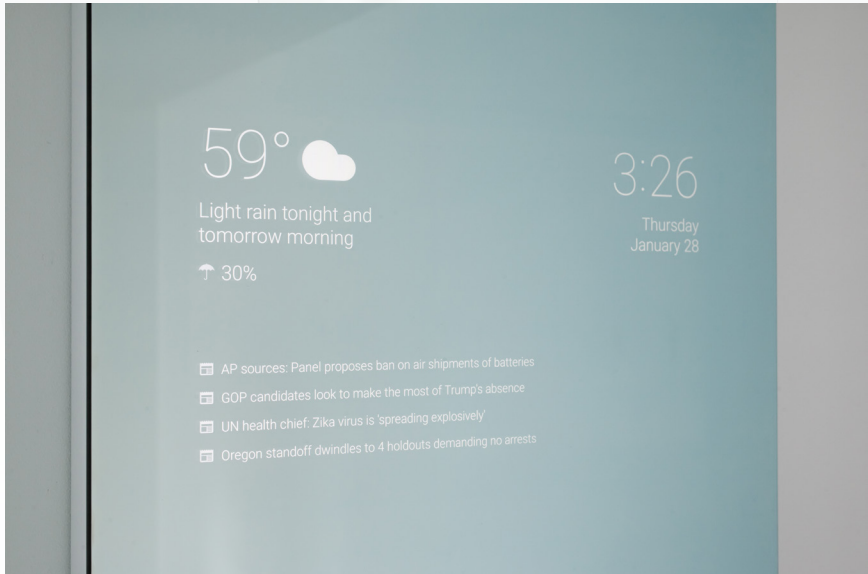

Where can I find pricing & ordering?

Please check out www.hiddentelevision.com/smart-mirror/ or call us for more details.

Contact Us: (419) 842-4554 - sales@hiddentelevision.com