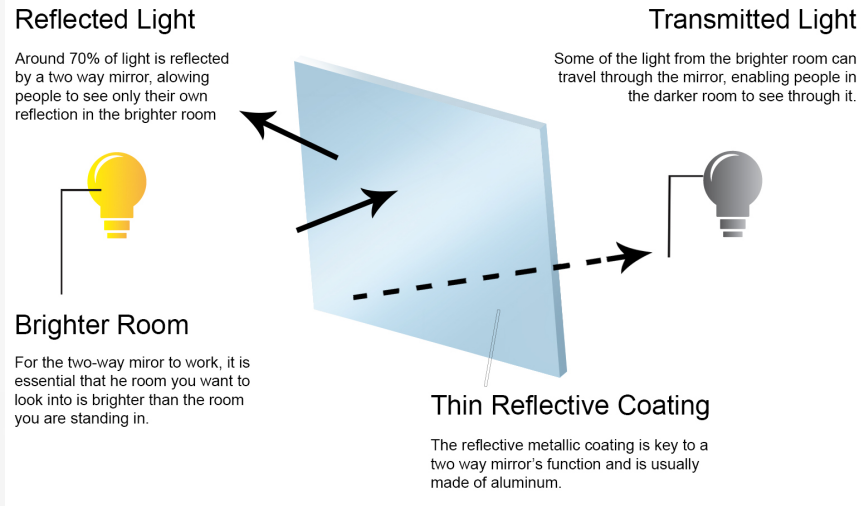

How does the hidden drawer open?

For the Fremont nightstand and dresser, you pull hard on the bottom piece and it flips up. The drawer for the Verona nightstand is at the top.

How secure is it from thieves?

The glass two way mirror is more effective than the acrylic two way mirror for most types of projects. The glass is **only reflective from one side**. The observer is able to see straight through it, but from the other side, people are only able to see a mirror. We can temper the glass to increase its strength by 5-10x. The glass is rated for outdoor use and has a **highly durable coating** which can be cleaned by standard glass cleaners such as Windex. Product samples can be ordered on our website for you to evaluate.